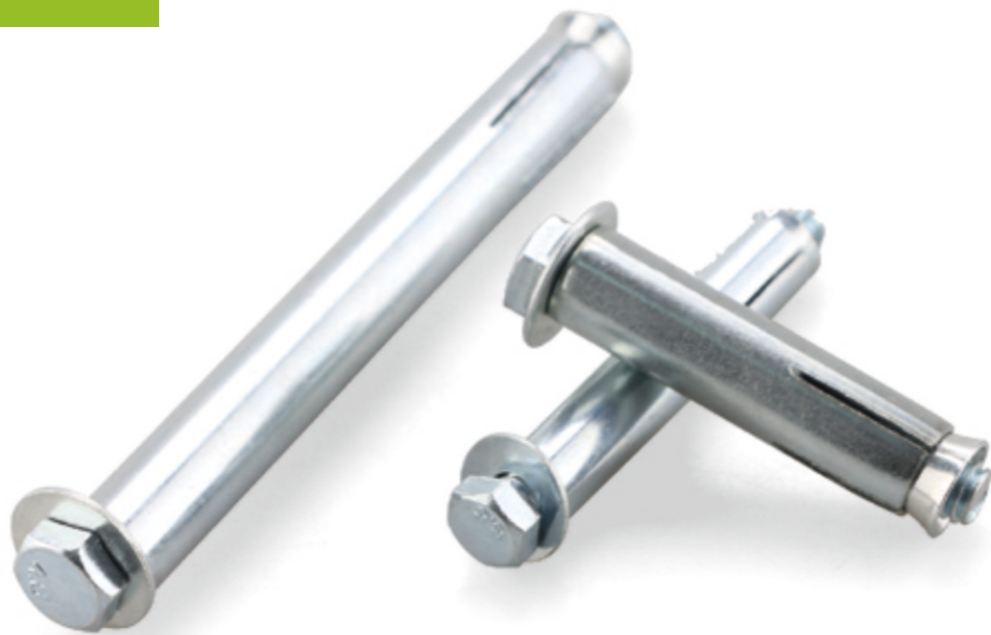

Heavy Duty 3PCS/4PCS Shield Anchor

Fish Scale Sleeve Anchor

Concrete anchor bolt

Self Tapping Concrete Screw with Torx Head

Hammer Drive Anchor

Ceiling Anchor

Type A fiberboard nails

Elevator Anchor Bolt

Water Heater Hook

03

Water Heater Hook

04

0 Type Sleeve Anchor

05

Expansion Hook

Barbed Antiskid Expansion Anchor

Scissor Expansion Bolt

NK Nail

Hollow wall anchor

Shark Fin Anchor

Metal Frame Anchor

Sleeve Anchor with Hex Bolt

Mechanical Anchor Bolt

PRODUCT
DISPLAY

Internal Expansion Anchor with
Countersunk Cross Bolt

Internal Expansion Anchor with Hex Bolt

Expansion
anchor bolt

Sleeve Anchor

Assembled Structure Bolts

Bolt & Nut

Welding Stud Bolt

Chemical Bolt