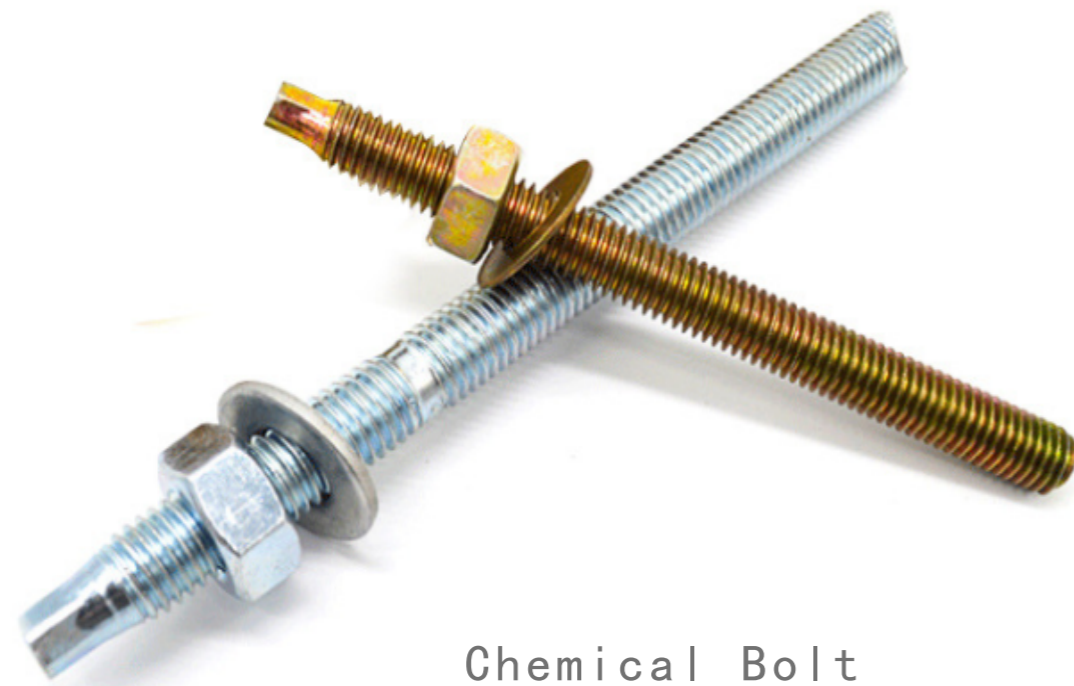

Heavy Duty 3PCS/4PCS Shield Anchor

Fish Scale Sleeve Anchor

Concrete anchor bolt

Self Tapping Concrete Screw with Torx Head

Hammer Drive Anchor

Ceiling Anchor

Type A fiberboard nails

Elevator Anchor Bolt

Drop In Anchor

Anchor nut

不锈钢钻尾丝、干壁钉系列

Stainless Steel Self Drilling Screws, Drywall Screws Series

Hook Anchor

01

Water Heater Hook

02

Scissor Expansion Bolt

NK Nail

Hollow wall anchor

Shark Fin Anchor

Metal Frame Anchor

Sleeve Anchor with Hex Bolt

Mechanical Anchor Bolt

PRODUCT
DISPLAY

Internal Expansion Anchor with
Countersunk Cross Bolt

Internal Expansion Anchor with Hex Bolt

Expansion
anchor bolt

Sleeve Anchor

Assembled Structure Bolts

Bolt & Nut

Welding Stud Bolt

Chemical Bolt