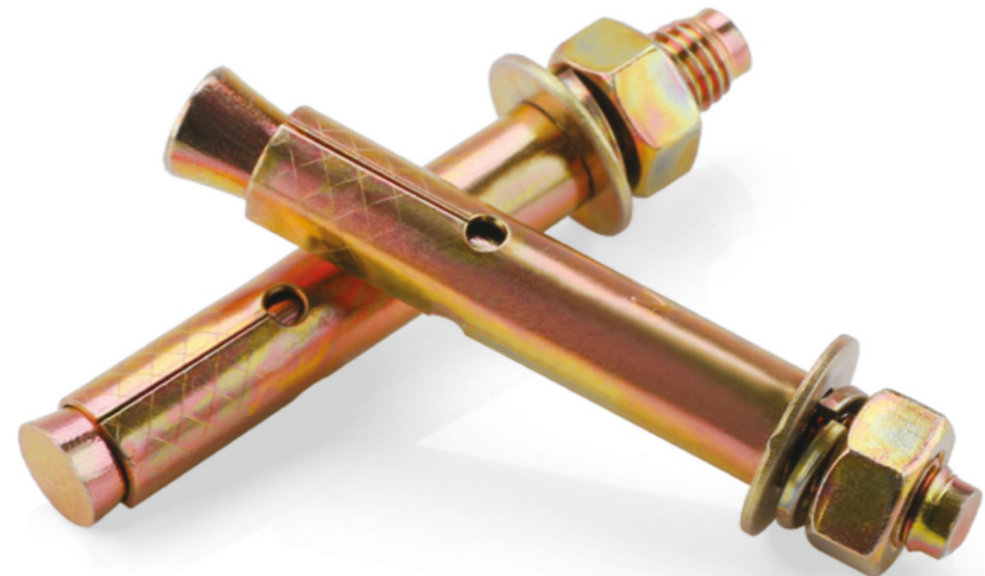

Heavy Duty 3PCS/4PCS Shield Anchor

Fish Scale Sleeve Anchor

Concrete anchor bolt

Self Tapping Concrete Screw with Torx Head

Hammer Drive Anchor

Ceiling Anchor

Type A fiberboard nails

Elevator Anchor Bolt

Drop In Anchor

Anchor nut

不锈钢钻尾丝、干壁钉系列

Stainless Steel Self Drilling Screws, Drywall Screws Series

Hook Anchor

01

Water Heater Hook

02

Scissor Expansion Bolt

NK Nail

Hollow wall anchor

Shark Fin Anchor

Metal Frame Anchor

Sleeve Anchor with Hex Bolt

Mechanical Anchor Bolt

PRODUCT
DISPLAY

Internal Expansion Anchor with
Countersunk Cross Bolt

Internal Expansion Anchor with Hex Bolt

Expansion
anchor bolt

Sleeve Anchor

Assembled Structure Bolts

Bolt & Nut

Welding Stud Bolt

Chemical Bolt