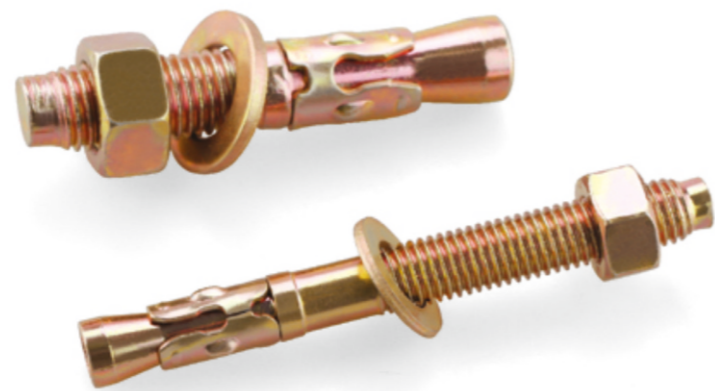

WEDGE ANCHOR

DIN Wedge Anchor