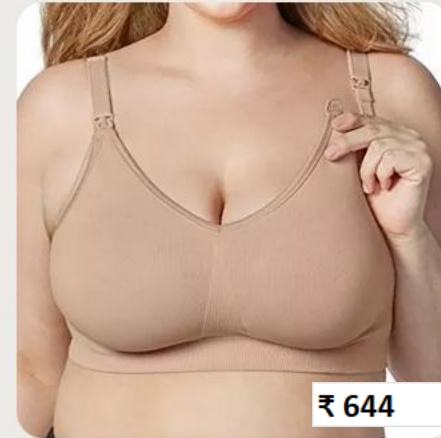

FEMALE BRA

This durable backless bra can be used for many times with good maintain.
Only need to simply clean the adhesive surface with warm water and mild detergent and air dry it.
Store it with the original cover,keep in a cool,dry place and avoid direct sunlight.