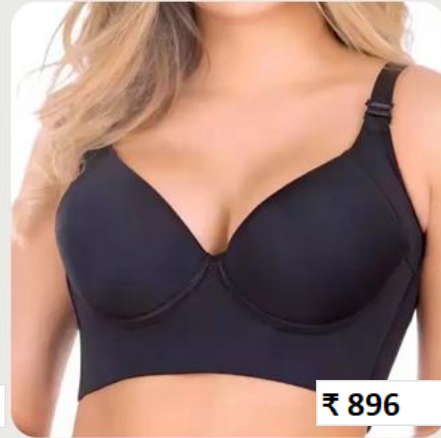

FEMALE BRA

This durable backless bra can be used for many times with good maintain.
Only need to simply clean the adhesive surface with warm water and mild detergent and air dry it.
Store it with the original cover,keep in a cool,dry place and avoid direct sunlight.