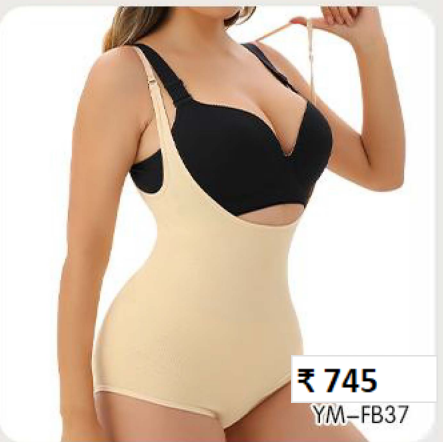

₹ 1,304

YM-FB90

₹ 1,506

YM-FB131

SHAPEWEAR FOR WOMEN SLIMMING

with high elastic fabrics can effectively tighten excess fat
in waist control, reduce our waistline instantly.

SHAPEWEAR FOR WOMEN SLIMMING

with high elastic *Product* fabrics can effectively tighten excess fat in waist control, reduce our waistline instantly.

₹ 2,122
YM-FB143

₹ 2,324
YM-FB144

₹ 2,324
YM-FB145

₹ 2,122
YM-FB146

₹ 2,324
YM-FB147

₹ 1,536
YM-FB148

₹ 2,122
YM-FB149

₹ 1,819
YM-FB150

₹ 1,203
YM-FB140

₹ 846
YM-FB38

SHAPEWEAR FOR WOMEN SLIMMING

with high elastic fabrics can effectively tighten excess fat in waist control, reduce our waistline instantly.

CREATE A FEMININE SILHOUETTE

Control Panties