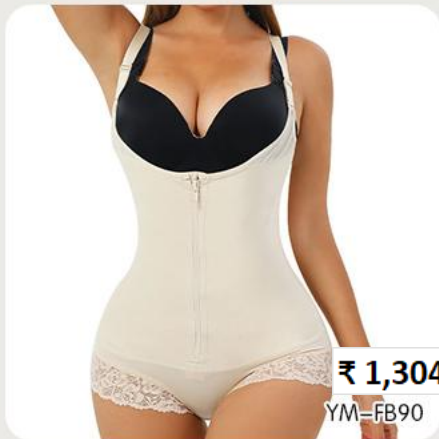

₹ 1,380

YM-FB12

₹ 1,453

YM-FB13

₹ 786

YM-FB34

₹ 846

YM-FB79

₹ 1,304

YM-FB90

₹ 1,506

YM-FB131

SHAPEWEAR FOR WOMEN SLIMMING

with high elastic fabrics can effectively tighten excess fat
in waist control, reduce our waistline instantly.

SHAPEWEAR FOR WOMEN SLIMMING

with high elastic *Product* fabrics can effectively tighten excess fat in waist control, reduce our waistline instantly.