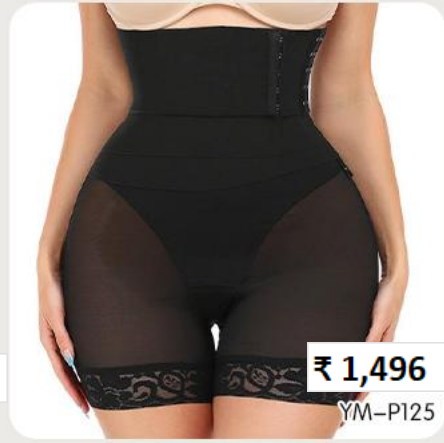

Slimming Mid-thigh

Provide morderate compression to tighten
the fat on the thickest part of the thigh

₹ 667
YM-P05

₹ 1,413
YM-P07

₹ 1,246
YM-P23

₹ 1,244
YM-P23

₹ 1,224
YM-P60

₹ 1,304
YM-P121