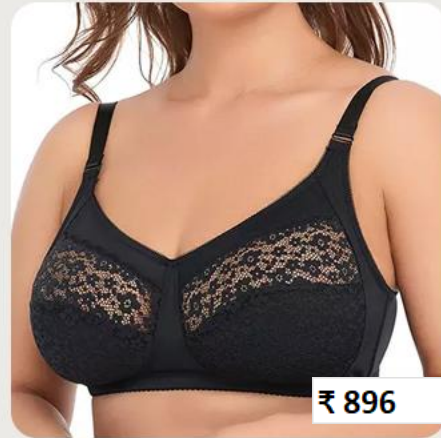

FEMALE BRA

This durable backless bra can be used for many times with good maintain.
Only need to simply clean the adhesive surface with warm water and mild detergent and air dry it.
Store it with the original cover,keep in a cool,dry place and avoid direct sunlight.