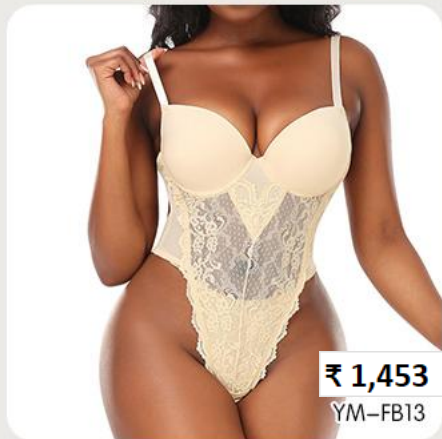

₹ 755

YM-FB71

₹ 716

YM-FB666

₹ 737

YM-FB122

SHAPEWEAR FOR WOMEN SLIMMING

with high elastic fabrics can effectively tighten excess fat
in waist control, reduce our waistline instantly.

₹ 1,355

YM-FB05

₹ 1,209

YM-FB08

₹ 1,282

YM-FB10

₹ 1,183

YM-FB11

₹ 1,380

YM-FB12

₹ 1,453

YM-FB13

₹ 786

YM-FB34

₹ 846

YM-FB79