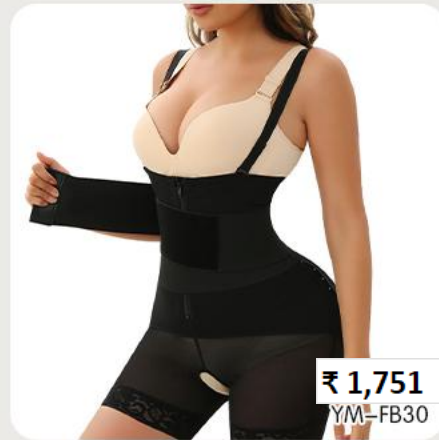

The shapewear for women tummy control can be hidden perfectly in our daily outfits with no panty line, give us a smoother curve immediately, invisible shapewear for dresses, you'll be more beautiful and attractive under this shapewear bodysuit.

Widened shoulder belt

2 wide straps of this faja bodysuit are with non-slip design, high elasticity make it snug to wear

Butt Lifter

Help tighten our bottom and lift up our butts, make our butts look round fuller, bigger with no panty line.

Push up breast

The underbust corset push up breast effectively, allow you wear your favorite bra.

Flatten Abdomen

The fajas Colombianas eductoras y moldeadoras with high elastic fabrics can effectively tighten excess fat in waist control, reduce our waistline instantly.

SHAPEWEAR FOR WOMEN SLIMMING

with high elastic fabrics can effectively tighten excess fat
in waist control, reduce our waistline instantly.

₹ 886

YM-FB124

₹ 1,524

YM-FB126

₹ 1,332

YM-FB128