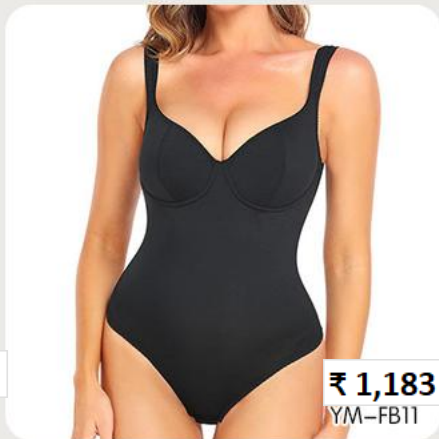

₹ 755

YM-FB71

₹ 716

YM-FB666

₹ 737

YM-FB122

SHAPEWEAR FOR WOMEN SLIMMING

with high elastic fabrics can effectively tighten excess fat
in waist control, reduce our waistline instantly.

₹ 1,355

YM-FB05

₹ 1,209

YM-FB08

₹ 1,282

YM-FB10

₹ 1,183

YM-FB11

₹ 1,380

YM-FB12

₹ 1,453

YM-FB13

₹ 786

YM-FB34

₹ 846

YM-FB79