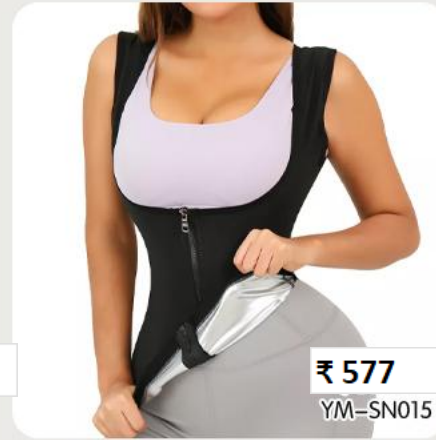

4 Slimming Waist

Making your waistline look slimmer and tight

SAUNA SWEAT
product

₹ 705
YM-SN001

₹ 653
YM-SN006

₹ 676
YM-SN010

₹ 577
YM-SN015

₹ 730
YM-SN020

₹ 866
YM-SN004

₹ 705
YM-SN002

₹ 786
YM-SN009

₹ 755
YM-SN018

₹ 664
YM-SN014

₹ 679
YM-SN019

₹ 795
YM-SN017

₹ 462
YM-SN016