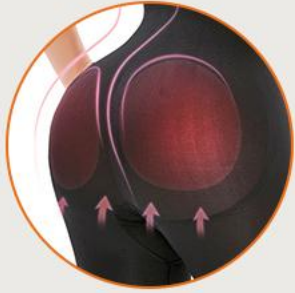

03 WAIST CINCHER

07 INVISIBLE BRA

04 SAUNA SWEAT SHAPEWEAR

—
CREATE A FEMININE SILHOUETTE

Body Shapers

This bodysuit waist trainer for women is made of polyester and spandex, which is soft, breathable, strong elasticity, lightweight, like a comfortable hug touch our skin, healthy wear all day.

The shapewear for women tummy control can be hidden perfectly in our daily outfits with no panty line, give us a smoother curve immediately, invisible shapewear for dresses, you'll be more beautiful and attractive under this shapewear bodysuit.

Widened shoulder belt

2 wide straps of this faja bodysuit are with non-slip design, high elasticity make it snug to wear

Butt Lifter

Help tighten our bottom and lift up our butts, make our butts look round fuller, bigger with no panty line.

Push up breast

The underbust corset push up breast effectively, allow you wear your favorite bra.

Flatten Abdomen

The fajas Colombianas eductoras y moldeadoras with high elastic fabrics can effectively tighten excess fat in waist control, reduce our waistline instantly.