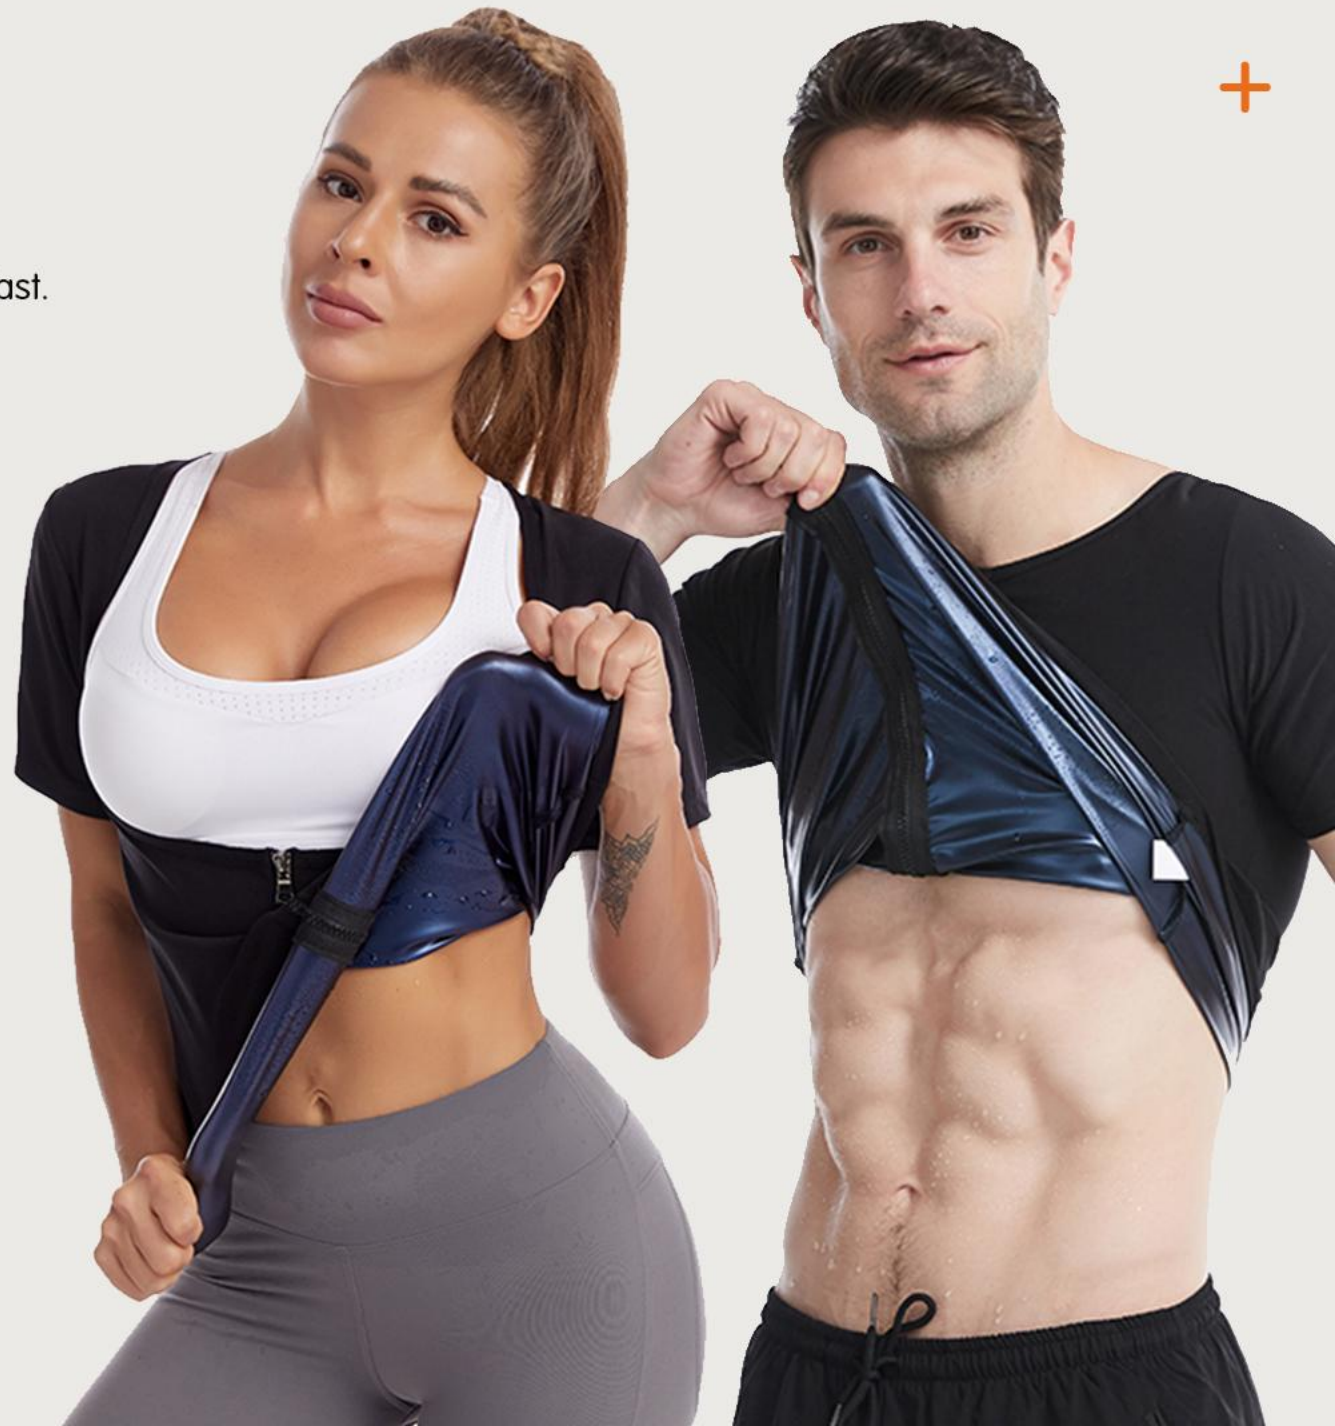

1 Promoting Sweats

Promotes sweating to shed water weight and shed pounds fast.

2 Burning Calories

Speed up exercise, speed up calorie burning, faster to achieve weight loss results

3 Controlling Tummy

Helping to enhance your abdominal and pectoral muscles

4 Slimming Waist

Making your waistline look slimmer and tight