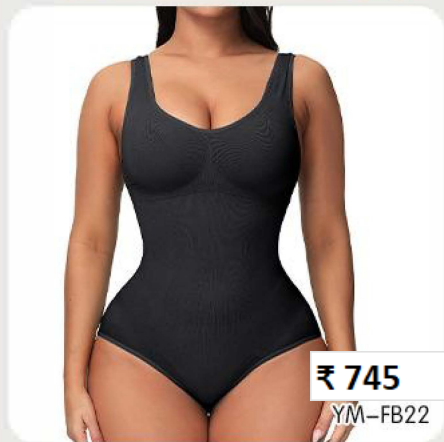

₹ 1,304

YM-FB90

₹ 1,506

YM-FB131

SHAPEWEAR FOR WOMEN SLIMMING

with high elastic fabrics can effectively tighten excess fat
in waist control, reduce our waistline instantly.

SHAPEWEAR FOR WOMEN SLIMMING

with high elastic *Product* fabrics can effectively tighten excess fat in waist control, reduce our waistline instantly.

₹ 2,122
YM-FB143

₹ 2,324
YM-FB144

₹ 2,324
YM-FB145

₹ 2,122
YM-FB146

₹ 2,324
YM-FB147

₹ 1,536
YM-FB148

₹ 2,122
YM-FB149

₹ 1,819
YM-FB150

₹ 1,203
YM-FB140

₹ 846
YM-FB38

SHAPEWEAR FOR WOMEN SLIMMING

with high elastic fabrics can effectively tighten excess fat in waist control, reduce our waistline instantly.

CREATE A FEMININE SILHOUETTE

Control Panties