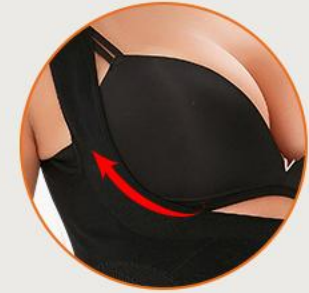

The shapewear for women tummy control can be hidden perfectly in our daily outfits with no panty line, give us a smoother curve immediately, invisible shapewear for dresses, you'll be more beautiful and attractive under this shapewear bodysuit.

Widened shoulder belt

2 wide straps of this faja bodysuit are with non-slip design, high elasticity make it snug to wear

Butt Lifter

Help tighten our bottom and lift up our butts, make our butts look round fuller, bigger with no panty line.

Push up breast

The underbust corset push up breast effectively, allow you wear your favorite bra.

Flatten Abdomen

The fajas Colombianas eductoras y moldeadoras with high elastic fabrics can effectively tighten excess fat in waist control, reduce our waistline instantly.