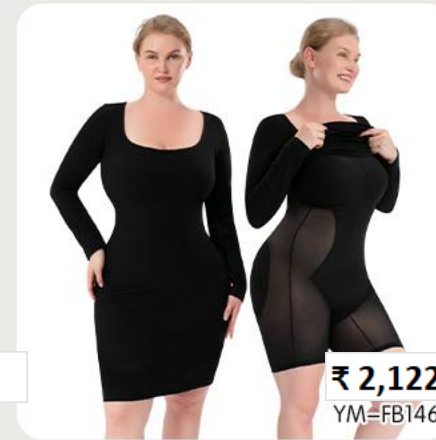

₹ 1,304

YM-FB90

₹ 1,506

YM-FB131

SHAPEWEAR FOR WOMEN SLIMMING

with high elastic fabrics can effectively tighten excess fat
in waist control, reduce our waistline instantly.

SHAPEWEAR FOR WOMEN SLIMMING

with high elastic *Product* fabrics can effectively tighten excess fat in waist control, reduce our waistline instantly.

₹ 2,122
YM-FB143

₹ 2,324
YM-FB144

₹ 2,324
YM-FB145

₹ 2,122
YM-FB146

₹ 2,324
YM-FB147

₹ 1,536
YM-FB148

₹ 2,122
YM-FB149

₹ 1,819
YM-FB150