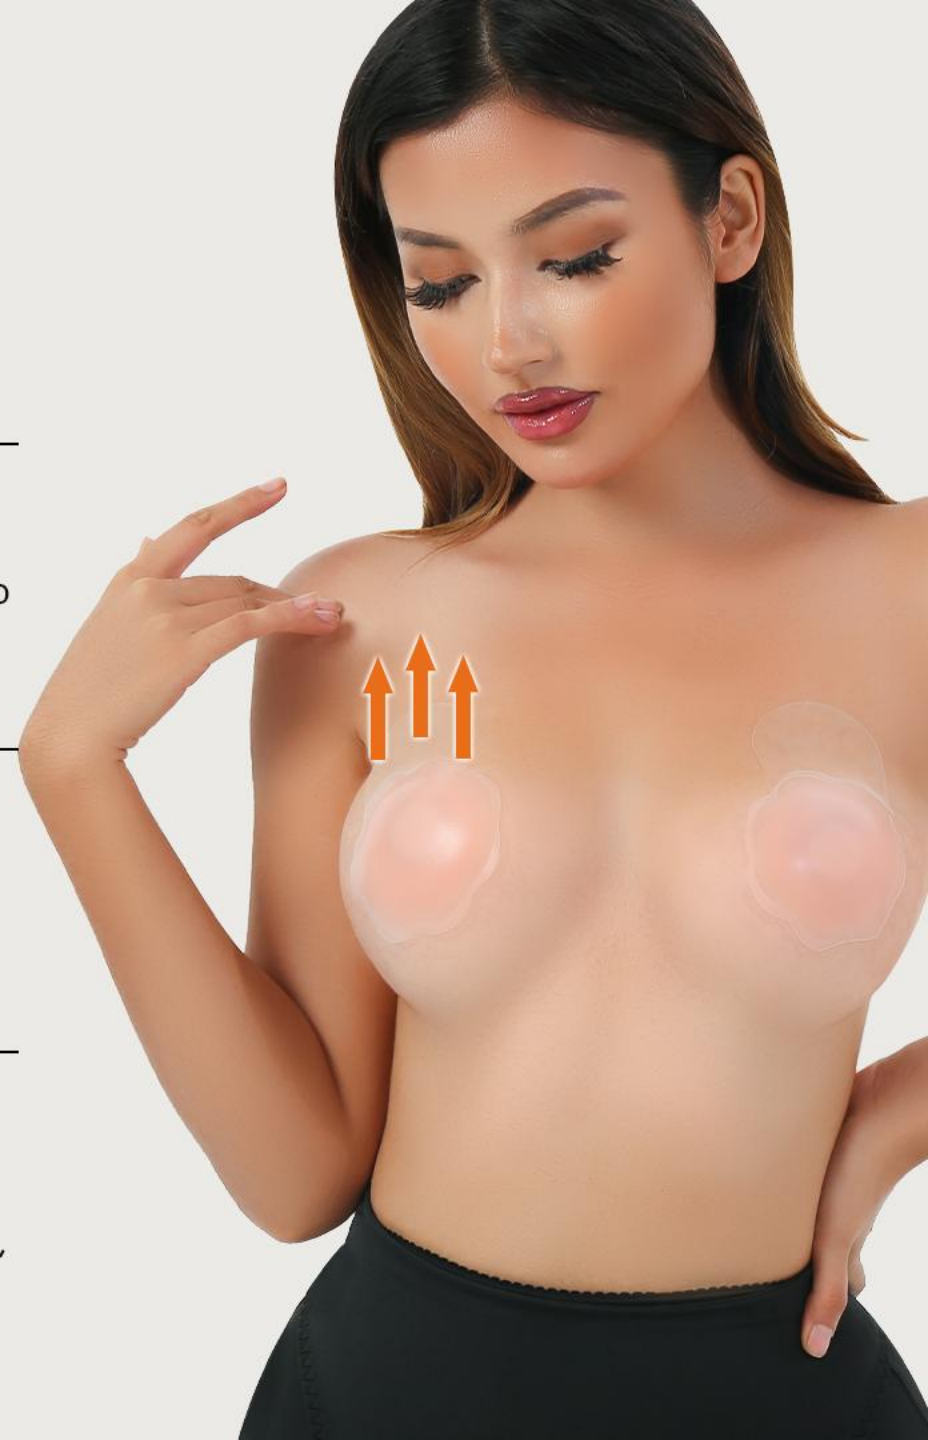

Waterproof and sweat

It is waterproof and sweat-resistant,
After use, wash and air dry, paste protective film,
can be used repeatedly