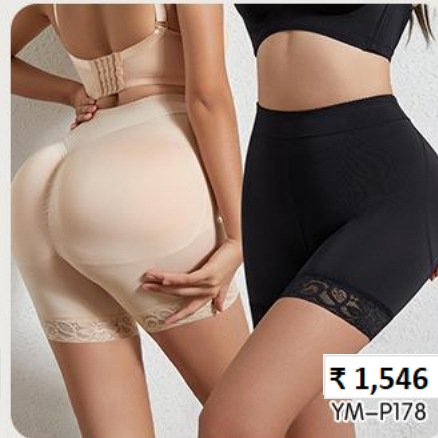

Slimming Mid-thigh

Provide morderate compression to tighten
the fat on the thickest part of the thigh

₹ 667
YM-P05

₹ 1,413
YM-P07

₹ 1,246
YM-P23

₹ 1,244
YM-P23

₹ 1,224
YM-P60

₹ 1,304
YM-P121

₹ 560
YM-P65

WOMEN'S PANTIES
Product

SHAPEWEAR FOR WOMEN SLIMMING

with high elastic fabrics can effectively tighten excess fat
in waist control, reduce our waistline instantly.

SHAPEWEAR FOR WOMEN SLIMMING