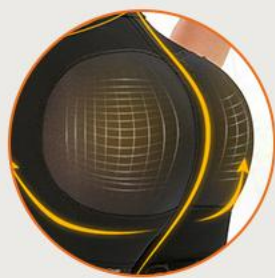

₹ 1,304

YM-FB90

₹ 1,506

YM-FB131

SHAPEWEAR FOR WOMEN SLIMMING

with high elastic fabrics can effectively tighten excess fat
in waist control, reduce our waistline instantly.

SHAPEWEAR FOR WOMEN SLIMMING

with high elastic *Product* fabrics can effectively tighten excess fat in waist control, reduce our waistline instantly.

₹ 1,203
YM-FB140

₹ 846
YM-FB38

SHAPEWEAR FOR WOMEN SLIMMING

with high elastic fabrics can effectively tighten excess fat in waist control, reduce our waistline instantly.

CREATE A FEMININE SILHOUETTE

Control Panties

Full butt shape stitching panty help tighten your bottom and lift your buttock naturally, give you the curves you want, make your butts look bigger, sexier, and more beautiful.

The body shaper shorts is very smooth & soft & healthy, the full tiny holes let your skin breathe fresh air freely, very comfortable to wear every day.