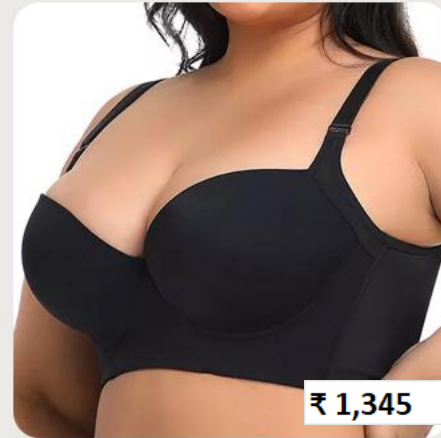

FEMALE BRA

This durable backless bra can be used for many times with good maintain.
Only need to simply clean the adhesive surface with warm water and mild detergent and air dry it.
Store it with the original cover,keep in a cool,dry place and avoid direct sunlight.