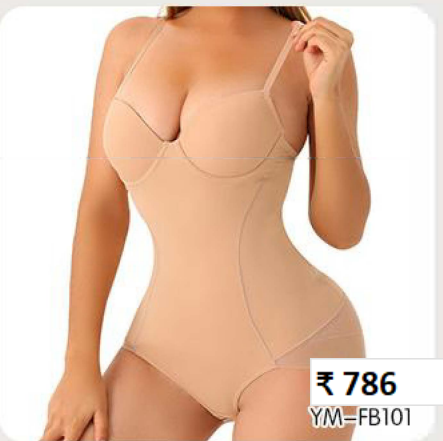

₹ 1,304

YM-FB90

₹ 1,506

YM-FB131

SHAPEWEAR FOR WOMEN SLIMMING

with high elastic fabrics can effectively tighten excess fat
in waist control, reduce our waistline instantly.

SHAPEWEAR FOR WOMEN SLIMMING

with high elastic *Product* fabrics can effectively tighten excess fat in waist control, reduce our waistline instantly.

₹ 2,122
YM-FB143

₹ 2,324
YM-FB144

₹ 2,324
YM-FB145

₹ 2,122
YM-FB146

₹ 2,324
YM-FB147

₹ 1,536
YM-FB148

₹ 2,122
YM-FB149

₹ 1,819
YM-FB150