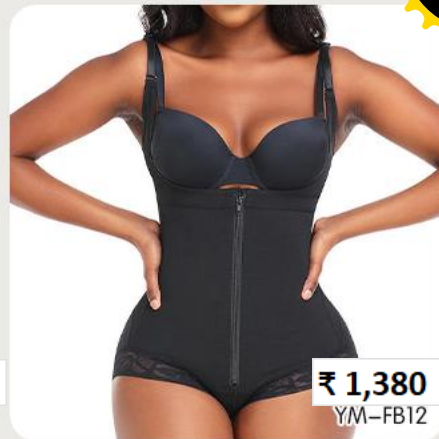

₹ 755

YM-FB71

₹ 716

YM-FB666

₹ 737

YM-FB122

SHAPEWEAR FOR WOMEN SLIMMING

with high elastic fabrics can effectively tighten excess fat
in waist control, reduce our waistline instantly.

₹ 1,355

YM-FB05

₹ 1,209

YM-FB08

₹ 1,282

YM-FB10

₹ 1,183

YM-FB11

₹ 1,380

YM-FB12

₹ 1,453

YM-FB13

₹ 786

YM-FB34

₹ 846

YM-FB79