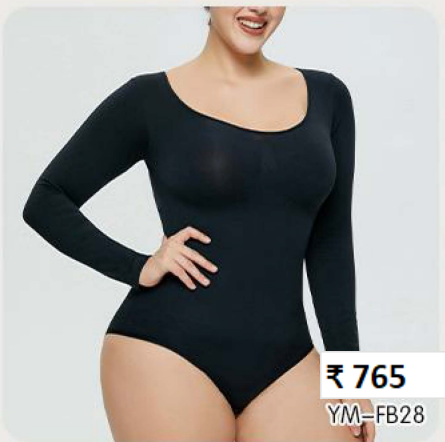

₹ 1,304

YM-FB90

₹ 1,506

YM-FB131

SHAPEWEAR FOR WOMEN SLIMMING

with high elastic fabrics can effectively tighten excess fat
in waist control, reduce our waistline instantly.

SHAPEWEAR FOR WOMEN SLIMMING

with high elastic *Product* fabrics can effectively tighten excess fat in waist control, reduce our waistline instantly.

₹ 2,122
YM-FB143

₹ 2,324
YM-FB144

₹ 2,324
YM-FB145

₹ 2,122
YM-FB146

₹ 2,324
YM-FB147

₹ 1,536
YM-FB148

₹ 2,122
YM-FB149

₹ 1,819
YM-FB150

₹ 1,203
YM-FB140

₹ 846
YM-FB38

SHAPEWEAR FOR WOMEN SLIMMING

with high elastic fabrics can effectively tighten excess fat in waist control, reduce our waistline instantly.

CREATE A FEMININE SILHOUETTE

Control Panties