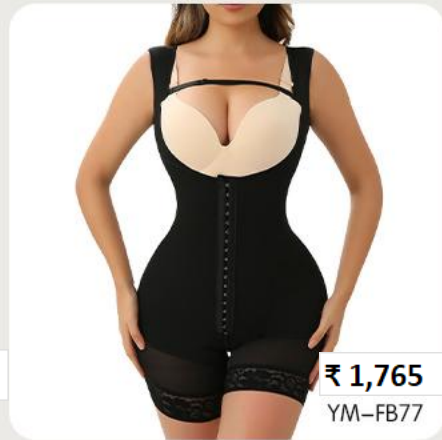

The shapewear for women tummy control can be hidden perfectly in our daily outfits with no panty line, give us a smoother curve immediately, invisible shapewear for dresses, you'll be more beautiful and attractive under this shapewear bodysuit.

Widened shoulder belt

2 wide straps of this faja bodysuit are with non-slip design, high elasticity make it snug to wear

Butt Lifter

Help tighten our bottom and lift up our butts, make our butts look round fuller, bigger with no panty line.

Push up breast

The underbust corset push up breast effectively, allow you wear your favorite bra.

Flatten Abdomen

The fajas Colombianas eductoras y moldeadoras with high elastic fabrics can effectively tighten excess fat in waist control, reduce our waistline instantly.

SHAPEWEAR FOR WOMEN SLIMMING

with high elastic fabrics can effectively tighten excess fat
in waist control, reduce our waistline instantly.

₹ 886

YM-FB124

₹ 1,524

YM-FB126

₹ 1,332

YM-FB128