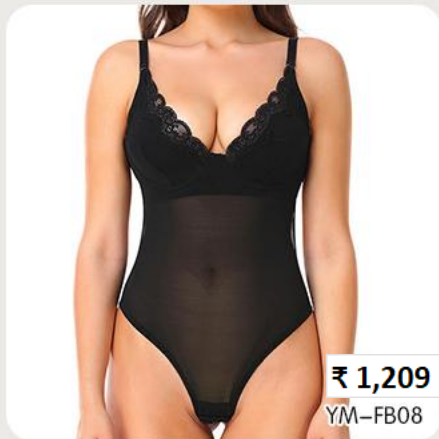

₹ 755

YM-FB71

₹ 716

YM-FB666

₹ 737

YM-FB122

SHAPEWEAR FOR WOMEN SLIMMING

with high elastic fabrics can effectively tighten excess fat
in waist control, reduce our waistline instantly.

₹ 1,355

YM-FB05

₹ 1,209

YM-FB08

₹ 1,282

YM-FB10

₹ 1,183

YM-FB11