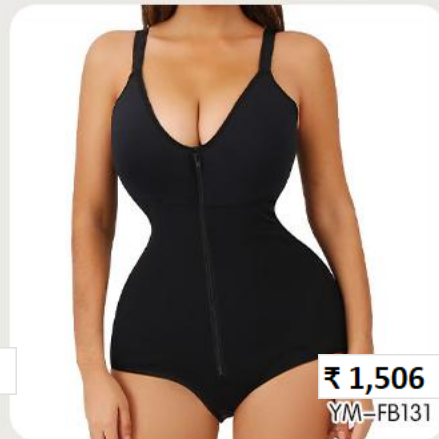

₹ 1,355

YM-FB05

₹ 1,209

YM-FB08

₹ 1,282

YM-FB10

₹ 1,183

YM-FB11

₹ 1,380

YM-FB12

₹ 1,453

YM-FB13

₹ 786

YM-FB34

₹ 846

YM-FB79

₹ 1,304

YM-FB90

₹ 1,506

YM-FB131

SHAPEWEAR FOR WOMEN SLIMMING

with high elastic fabrics can effectively tighten excess fat
in waist control, reduce our waistline instantly.

SHAPEWEAR FOR WOMEN SLIMMING

with high elastic *Product* fabrics can effectively tighten excess fat in waist control, reduce our waistline instantly.