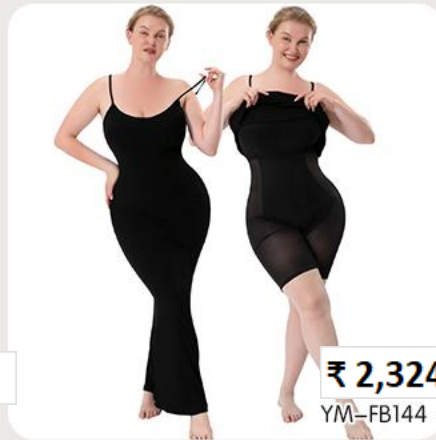

₹ 1,304

YM-FB90

₹ 1,506

YM-FB131

SHAPEWEAR FOR WOMEN SLIMMING

with high elastic fabrics can effectively tighten excess fat
in waist control, reduce our waistline instantly.

SHAPEWEAR FOR WOMEN SLIMMING

with high elastic *Product* fabrics can effectively tighten excess fat in waist control, reduce our waistline instantly.

₹ 2,122
YM-FB143

₹ 2,324
YM-FB144

₹ 2,324
YM-FB145

₹ 2,122
YM-FB146

₹ 2,324
YM-FB147

₹ 1,536
YM-FB148

₹ 2,122
YM-FB149

₹ 1,819
YM-FB150