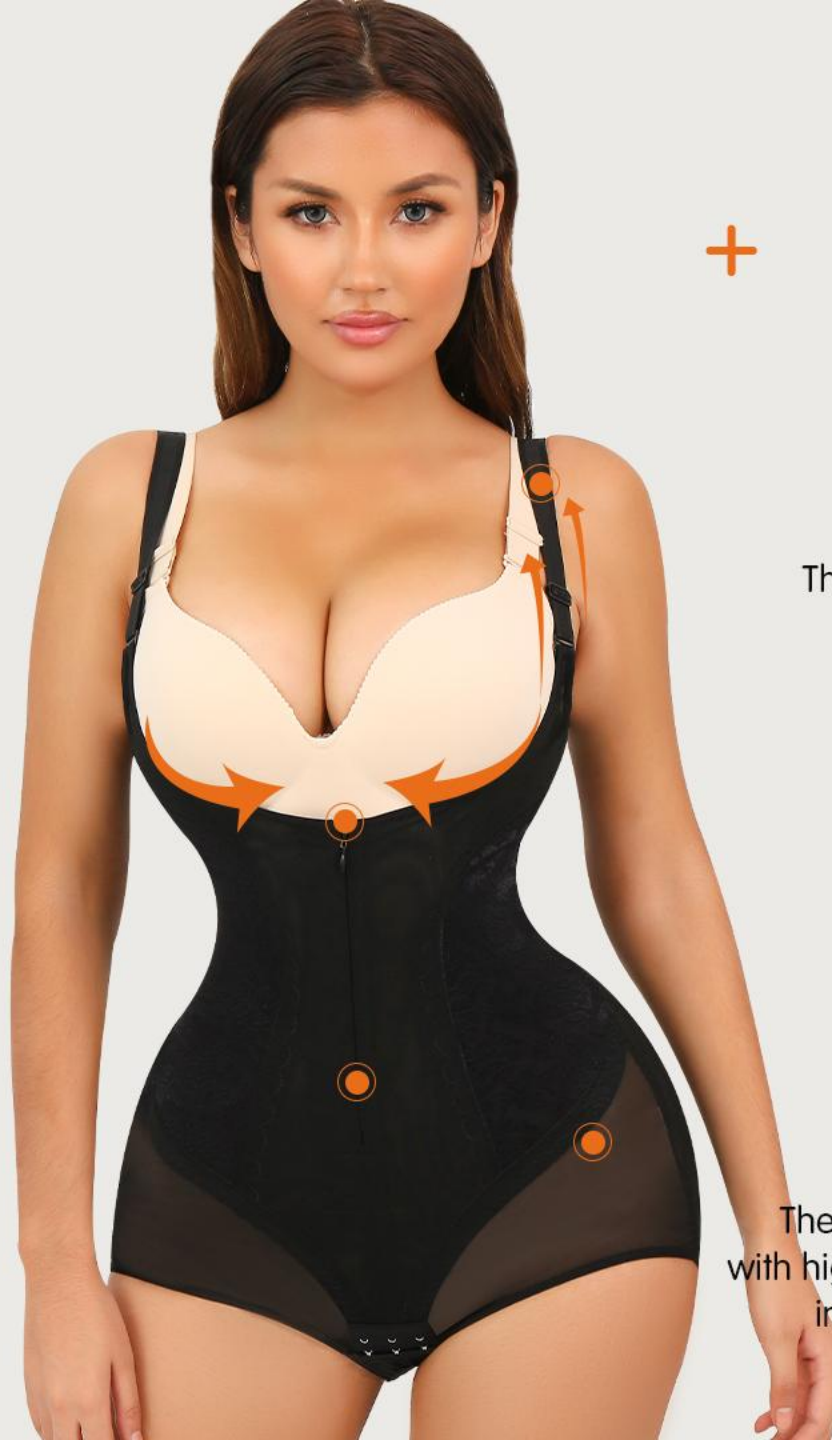

The shapewear for women tummy control can be hidden perfectly in our daily outfits with no panty line, give us a smoother curve immediately, invisible shapewear for dresses, you'll be more beautiful and attractive under this shapewear bodysuit.

Widened shoulder belt

2 wide straps of this faja bodysuit are with non-slip design, high elasticity make it snug to wear

Butt Lifter

Help tighten our bottom and lift up our butts, make our butts look round fuller, bigger with no panty line.

Push up breast

The underbust corset push up breast effectively, allow you wear your favorite bra.

Flatten Abdomen

The fajas Colombianas eductoras y moldeadoras with high elastic fabrics can effectively tighten excess fat in waist control, reduce our waistline instantly.