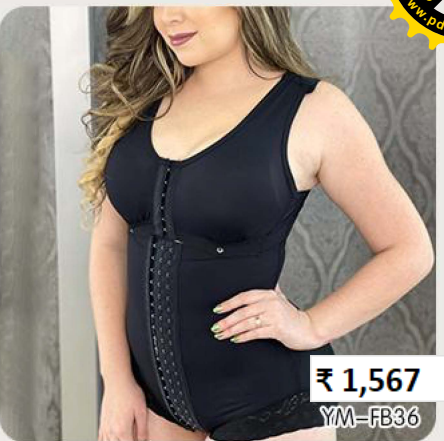

₹ 1,380

YM-FB12

₹ 1,453

YM-FB13

₹ 786

YM-FB34

₹ 846

YM-FB79

₹ 1,304

YM-FB90

₹ 1,506

YM-FB131

SHAPEWEAR FOR WOMEN SLIMMING

with high elastic fabrics can effectively tighten excess fat
in waist control, reduce our waistline instantly.

SHAPEWEAR FOR WOMEN SLIMMING

with high elastic *Product* fabrics can effectively tighten excess fat in waist control, reduce our waistline instantly.

₹ 2,122
YM-FB143

₹ 2,324
YM-FB144

₹ 2,324
YM-FB145

₹ 2,122
YM-FB146

₹ 2,324
YM-FB147

₹ 1,536
YM-FB148

₹ 2,122
YM-FB149

₹ 1,819
YM-FB150

₹ 1,203
YM-FB140

₹ 846
YM-FB38

SHAPEWEAR FOR WOMEN SLIMMING

with high elastic fabrics can effectively tighten excess fat in waist control, reduce our waistline instantly.

CREATE A FEMININE SILHOUETTE

Control Panties