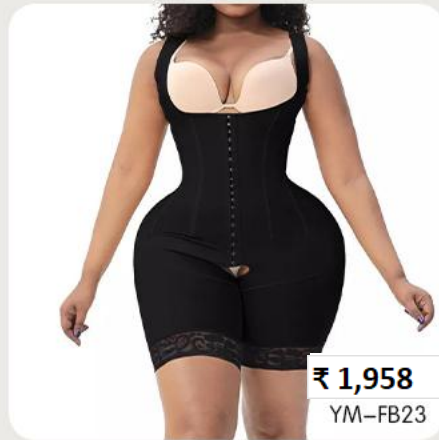

Widened shoulder belt

2 wide straps of this faja bodysuit are with non-slip design, high elasticity make it snug to wear

Butt Lifter

Help tighten our bottom and lift up our butts, make our butts look round fuller, bigger with no panty line.

Push up breast

The underbust corset push up breast effectively, allow you wear your favorite bra.

Flatten Abdomen

The fajas Colombianas eductoras y moldeadoras with high elastic fabrics can effectively tighten excess fat in waist control, reduce our waistline instantly.

SHAPEWEAR FOR WOMEN SLIMMING

with high elastic fabrics can effectively tighten excess fat
in waist control, reduce our waistline instantly.

₹ 886

YM-FB124

₹ 1,524

YM-FB126

₹ 1,332

YM-FB128