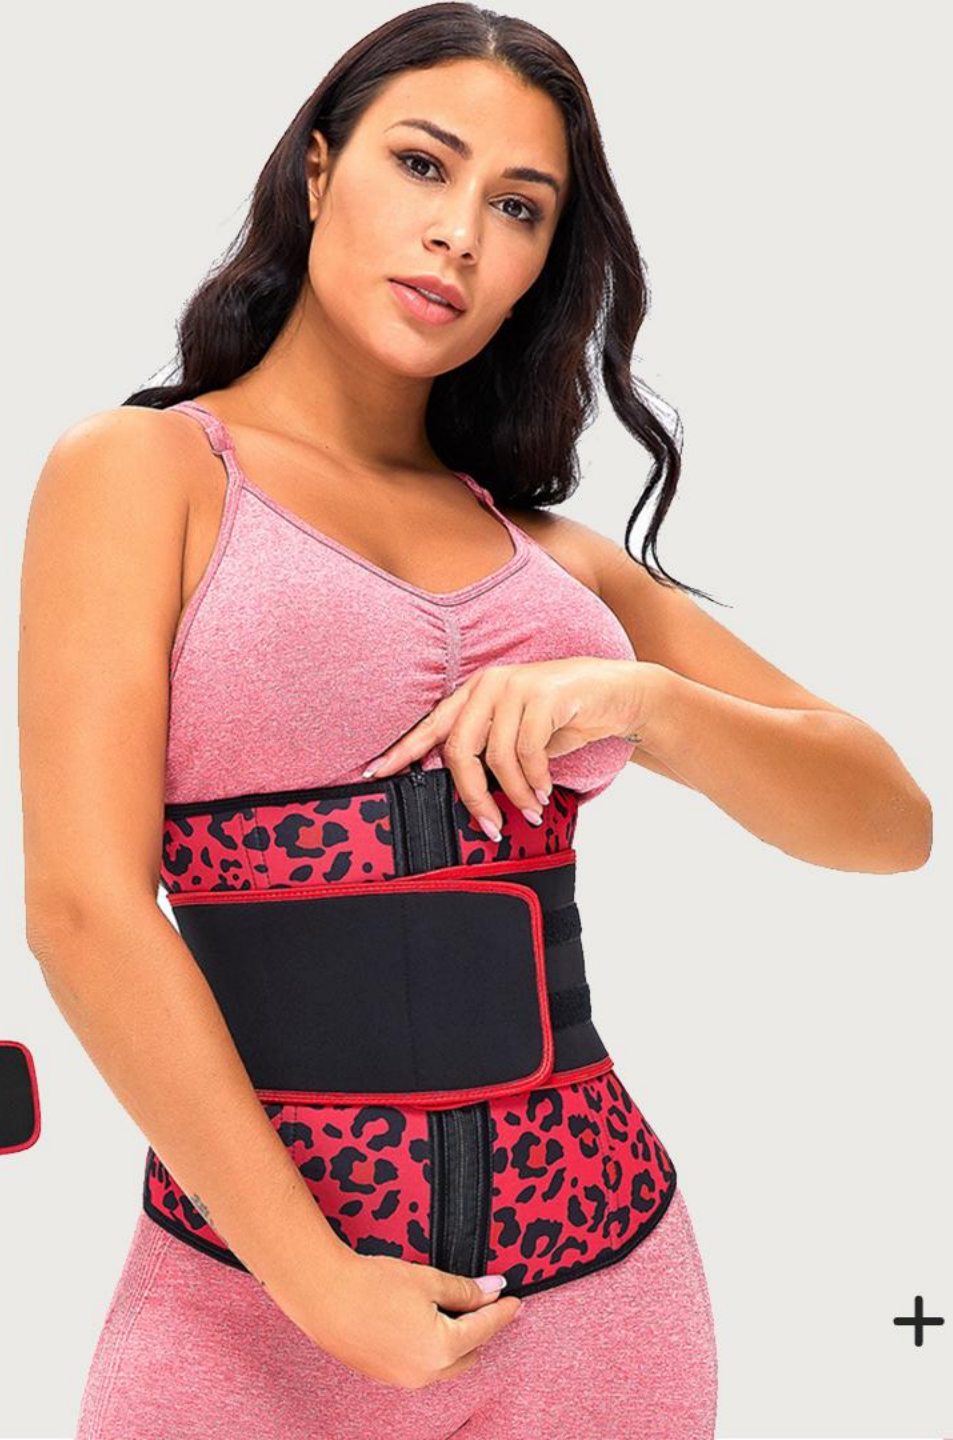

It's ideal for WORKING, DAILY, YOGA, POSTPARTUM RECOVERY, GYM, SPORTS, BODY SHAPING etc, and guarantees a correct posture when using for a long time.

1 360°Tighten waist

Repair abdominal muscles/Reshaping the abdomen

2 Burning fat

Increase your abdominal area temperature (Sauna Effect) burning fat and lose weight quickly.

3 Collect waist

It helps to lift your chest, provide the side and back support

4 Back Support

Release lumbar spine pain, prevent a herniated disc, correct your bad posture for an elegant look.