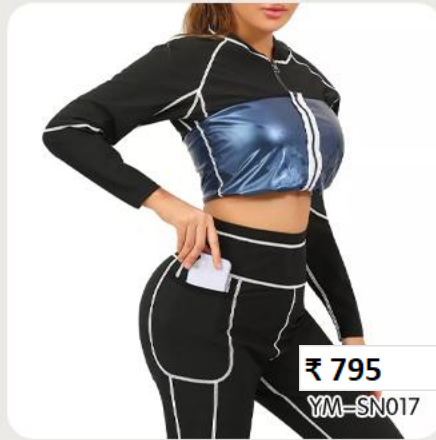

4 Slimming Waist

Making your waistline look slimmer and tight

SAUNA SWEAT
product

₹ 705
YM-SN001

₹ 653
YM-SN006

₹ 676
YM-SN010

₹ 577
YM-SN015

₹ 730
YM-SN020

₹ 866
YM-SN004

₹ 705
YM-SN002

₹ 786
YM-SN009

₹ 755
YM-SN018

₹ 664
YM-SN014

₹ 679
YM-SN019

₹ 795
YM-SN017

₹ 462
YM-SN016

₹ 402
YM-SN012

₹ 443
YM-SN005

SHAPING THE BEAUTY CURVE

Shapewear tops

The cami shaper for women provides enough compression, the shaping camisoles tummy control is seamless designed and invisible under clothes like dresses, shirts, or blouses, tummy control with targeted compression.