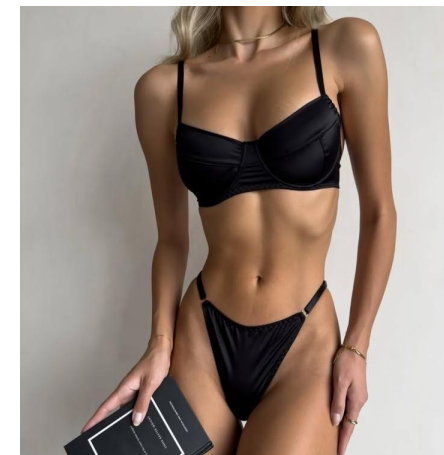

R0711A
S/M/L
beige ₹
690

R1198A
S/M/L
white
blue ₹ 690

R1200A
S/M/L
pink
\$4.76

R1200A
S/M/L
red
₹ 670

R1200A
S/M/L
black ₹
670

R1200A S/
M/L navy
blue ₹ 670

R1200A
S/M/L
brown ₹
670

R1200A
S/M/L
white ₹
670