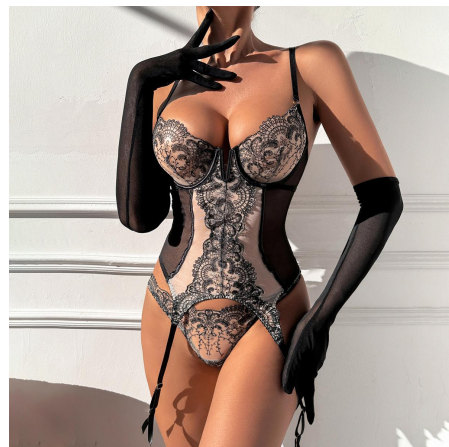

R1179A
S/M/L
leopard
₹ 670

R1179A
S/M/L
red
₹ 670

XZ4359A&BD4359A
S/M/L
black
₹ 979

XZ4359A&BD4359A
S/M/L
red
₹ 979

XZ4427A
S/M/L
black
₹ 882

XZ4470A
S/M/L
green
₹ 1,037

XZ4489L
S/M/L
red
₹ 1,008

XZ4221A
S/M/L
black
₹ 1,134