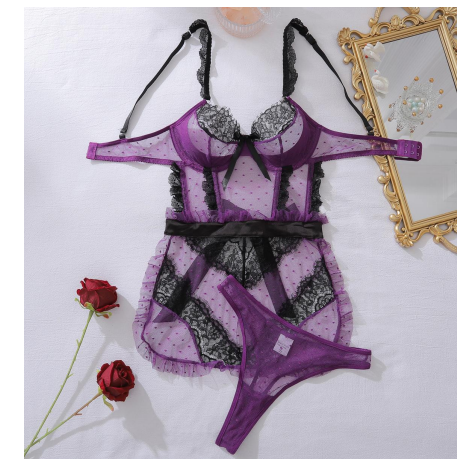

XZ4504A
S/M/L
black
₹ 1,114

XZ4504A
S/M/L
red
₹ 1,114

XZ3536L
S/M/L
black
₹ 1,171

3738
S/M/L/XL
blue
₹ 997

Z3771L
S/M/L
black ₹
787

Z3762L
S/M/L
black ₹
806

Z3762L
S/M/L
red
₹ 806

XZ3956L S/
M/L rose
pink ₹ 1,210

Z3902L
S/M/L
Champagne
White ₹ 1,287

SZ4064H
S/M/L
skin
₹ 940

SZ4064H
S/M/L
black
₹ 940

XZ4165A
S/M/L
green ₹
882

XZ4165A
S/M/L
purple ₹
882

XZ4165A
S/M/L
black
₹ 882

XZ4464A
S/M/L
black
₹ 960

XZ4464A
S/M/L
red
₹ 960

Z3854L
S/M/L
red
₹ 825

Z3854L
S/M/L
black ₹
825

Z3854L
S/M/L
red
₹ 825

Z3854L
S/M/L
white ₹
825

XZ4447A
S/M/L
blue
₹ 1,133

XZ4447A
S/M/L
blue
₹ 1,133

XZ4369A
S/M/L
blue
₹ 1,171

XZ4369A
S/M/L
blue
₹ 1,171