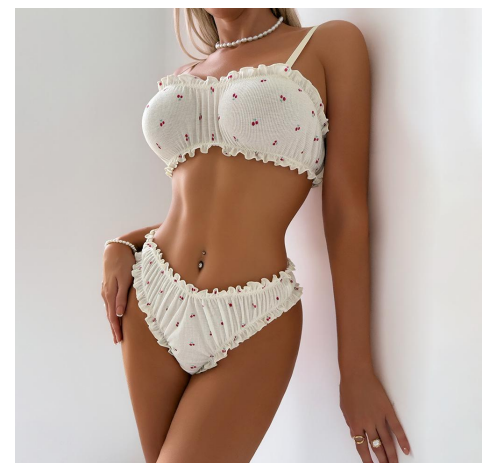

3793
S/M/L
white
₹ 728

3793
S/M/L
beige
₹ 728

3793
S/M/L
red
₹ 728

DS0846
S/M/L
leopard
₹ 728

DS418
S/M/L
white
₹ 728

3976
S/M/L
pink
₹ 882

3976
S/M/L
black
₹ 882

3976
S/M/L
navy blue
₹ 882