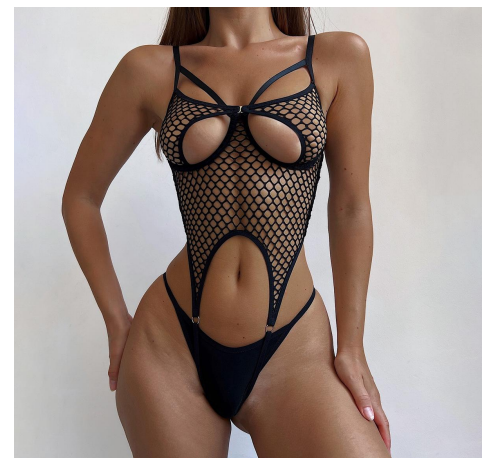

XZ4486A
S/M/L
white
₹ 941

XZ4486A
S/M/L
black
₹ 941

XZ4438A
S/M/L
black
₹ 1,133

XZ4438A
S/M/L
black
₹ 1,133

KH4451
S/M/L
black ₹
670

KH4451
S/M/L
white ₹
670

BD4357 S/
M/L navy
blue ₹
1,133

XZ4533A
S/M/L
white
₹ 1,133