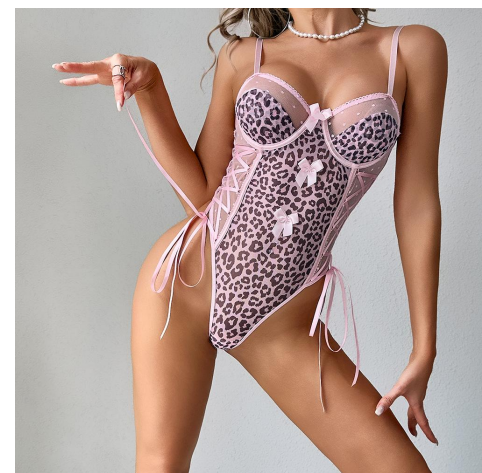

DS418
S/M/L
white
₹ 728

3944
S/M/L
pink
₹ 767