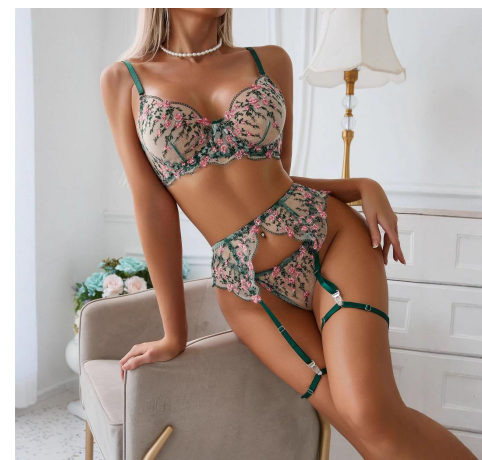

3784 S/
M/L wine
red ₹ 651

3944
S/M/L
pink
₹ 767

3952
S/M/L
black
₹ 882

3841 S/M/
L wine
red ₹ 882

3841
S/M/L
pink
₹ 882

3841
S/M/L
black
₹ 882

4013
S/M/L
green
₹ 1,017

DS4085
S/M/L
black ₹
843