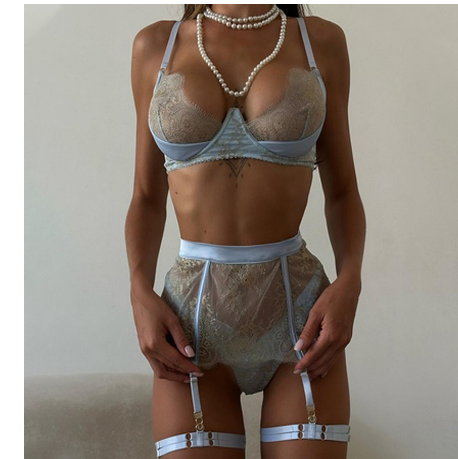

Z3854L
S/M/L
red
₹ 825

Z3854L
S/M/L
black ₹
825

Z3854L
S/M/L
red
₹ 825

Z3854L
S/M/L
white ₹
825

XZ4447A
S/M/L
blue
₹ 1,133

XZ4447A
S/M/L
blue
₹ 1,133

XZ4369A
S/M/L
blue
₹ 1,171

XZ4369A
S/M/L
blue
₹ 1,171