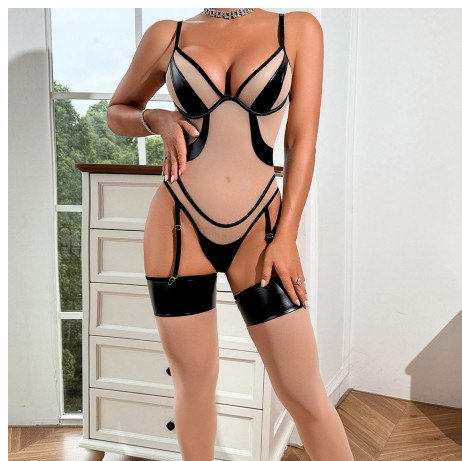

Z3827L
S/M/L
red
₹ 902

Z3827L
S/M/L
white ₹
902

Z3339A
S/M/L
black ₹
1,056

XZ4326A
S/M/L
black
₹ 941

3996
S/M/L
red
₹ 825

3996
S/M/L
black
₹ 825

3996 S/
M/L wine
red ₹ 825

3793
S/M/L
black
₹ 728