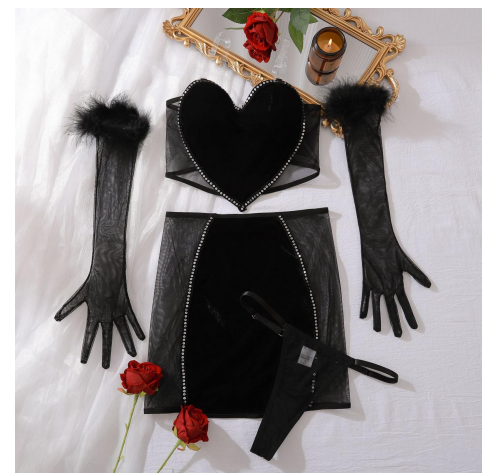

Z3259A
S/M/L
red
₹ 941

T3792U
S/M/L
black ₹
728

XZ4103L
S/M/L
black
₹ 806

XZ4103L
S/M/L
white
₹ 806

XZ4102L
S/M/L
red
₹ 960

XZ4102L
S/M/L
black
₹ 960

Z3827L
S/M/L
black ₹
902

Z3827L
S/M/L
pink ₹
902