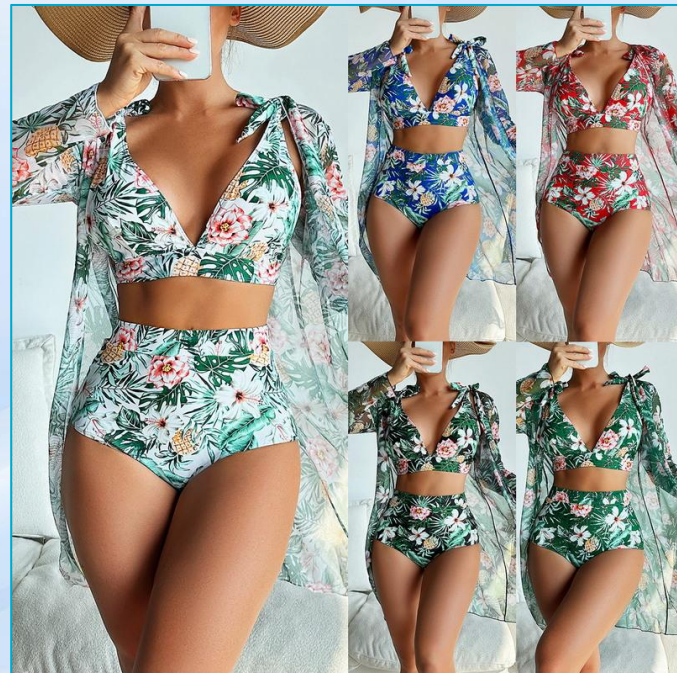

Color: Blue Print

Size : S M L XL

H1510011 ₹ 1,014

Color: Red Color:

White Color: Green

Color: Pink Color:

Dark Yellow Size : S

H1510012 ₹ 1,111