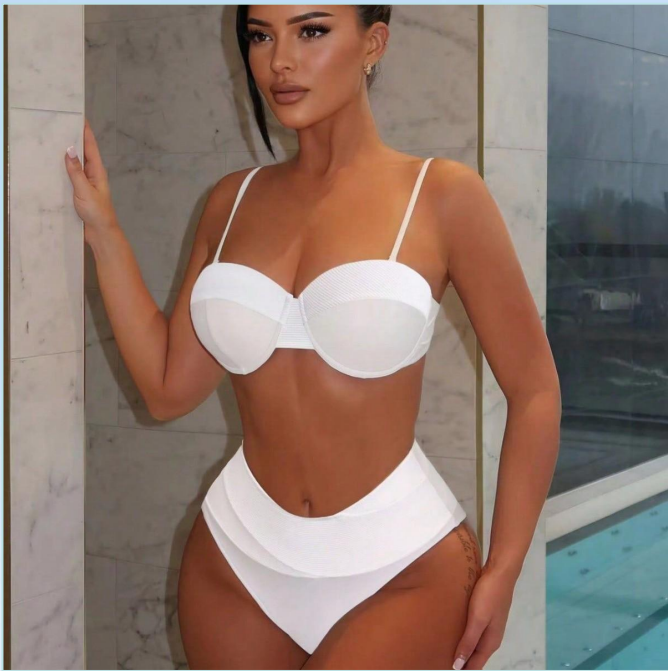

**Glitter pink Black
Sky blue
Army green Royal
blue Peacock green**

Size : S M L

H6010409 ₹ 1,000

Color:

**Black
Blue
Red
Coffee
Gold
White
Green**

Size : S M L

H1810572 ₹ 765

Color: As picture

Size : S M L

H1810571 ₹ 738

Color: As

picture Size : S

M L

H1810570 ₹ 668

Color: As picture

Size : S M L