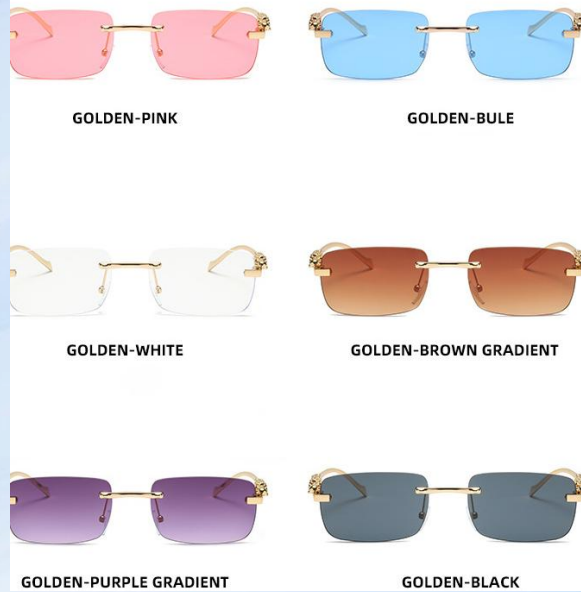

GOLDEN-WHITE

GOLDEN-BROWN GRADIENT

GOLDEN-PURPLE GRADIENT

GOLDEN-BLACK

H6010188 ₹ 420

Color: Black frame black and gray film

Color: tortoise shell frame tea film

Color: orange frame light gray film

And so on 10 colors Size : One size fits all

H6010189 ₹ 502

Color: Milk coffee

Color: all gray Color: blue

Color: meat powder

Color: milk white

Color: elephant gray

Color: bright red

Size : One size fits all

H6010190 ₹ 350

- Color: Gold frame red film**
- Color: gold frame transparent film**
- Color: black frame black and gray film**
- Color: gold frame yellow film**
- Color: gold frame gray film**
- Color: gold frame tea film**
- Color: silver frame gray film**
- Size : One size fits all**

H6010187 ₹ 350

- Color: Gold frame pink flakes**
- Color: gold frame blue flakes**
- Color: gold frame black and gray flakes**
- And so on 9 colors**
- Size : One size fits all**

H6010242 ₹ 447

- Color: Black frame letter piece**
- Color: bright black frame black piece**
- Color: black frame gradient gray**
- And so on 10 colors**
- Size : One size fits all**