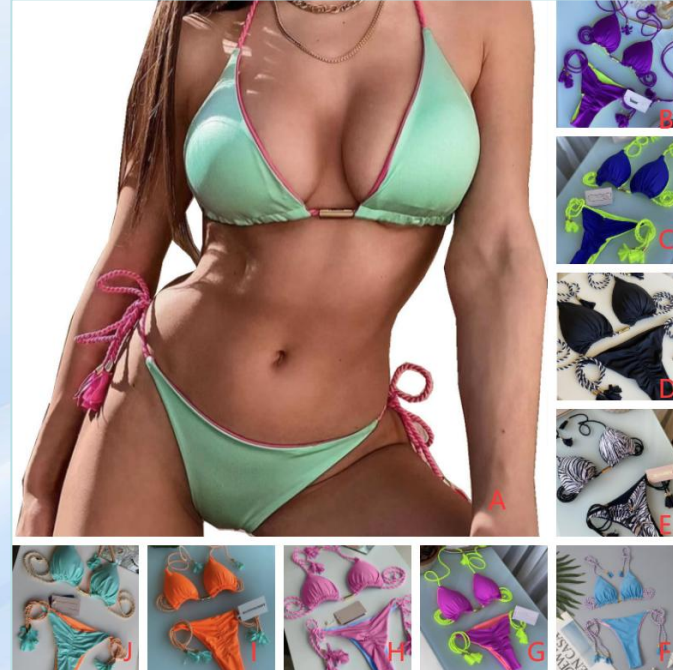

H6010270 ₹ 862

Color: A

Color: B

Color: C

Color: D

Color: E

Color: F

Color: G

Color: H

Color: I

Color: J

Size: S M L