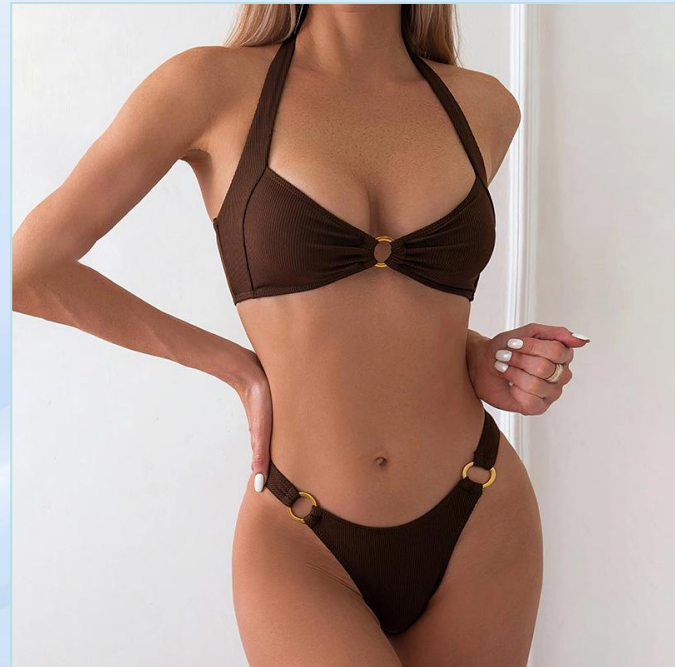

H1030403 ₹ 779

Color: As picture

Size : S M L XL