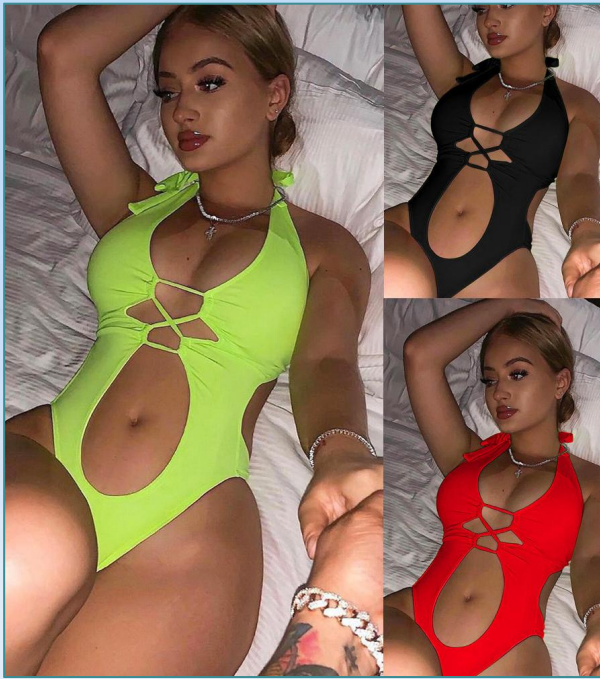

Size : S M L

H1030398 ₹ 599

Color:

Black
White
Green
Rose Red
Blue

Size : S M L XL

H1610950 ₹ 834

Color: As

picture Size : S

M L

H1210941 ₹ 1,139

Color: As picture

Size : S M L XL

H1710873 ₹ 834

Color: As

picture Size : S

M L XL

H6010282 ₹ 738

Color: Black

Color: Green

Color: Red Size : S

M L

H6010121 ₹ 627

one shoulder:\$2.7

Color: As picture