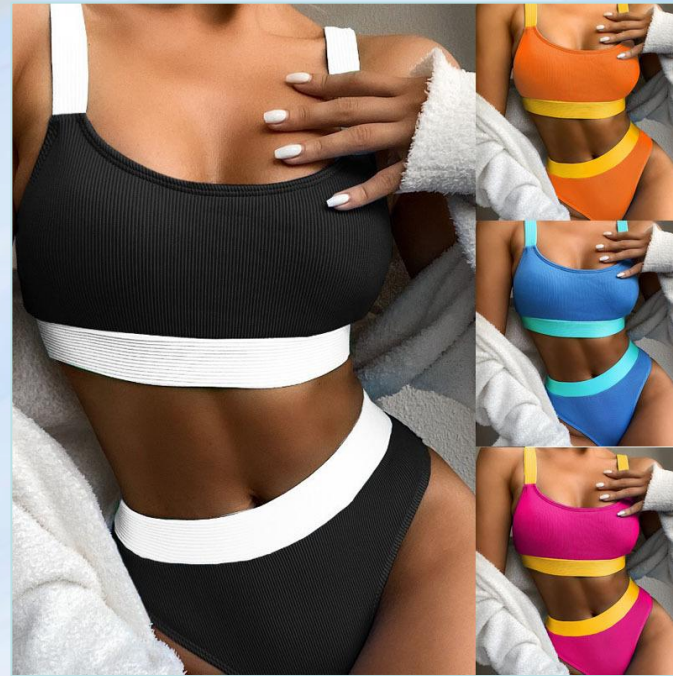

H6010272 ₹ 668

Color: Black Color:

Orange Color: Blue

Color: Rose Red

Size : S M L