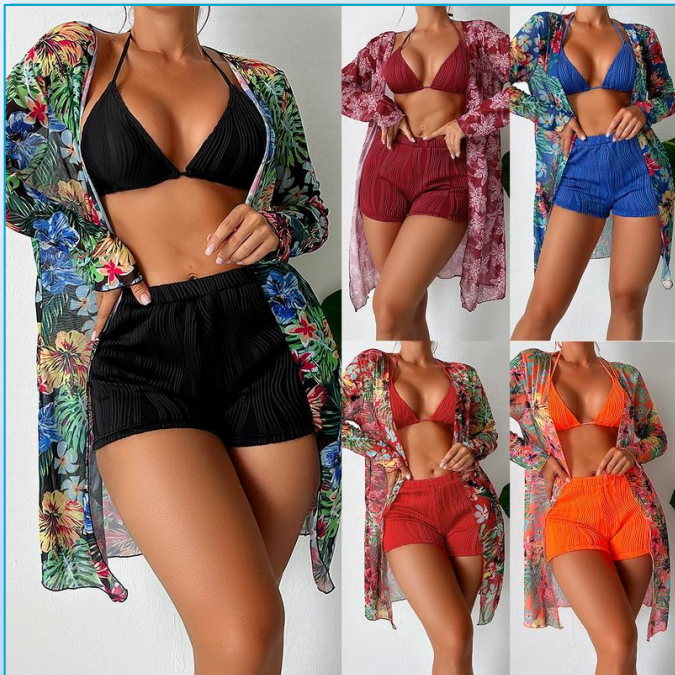

Color: Green Print

Color: Purple Print

Color: Red Print

Color: Black Print

Color: Blue Print

Size : S M L XL

H1510007 ₹ 1,083

Color: Black Color: