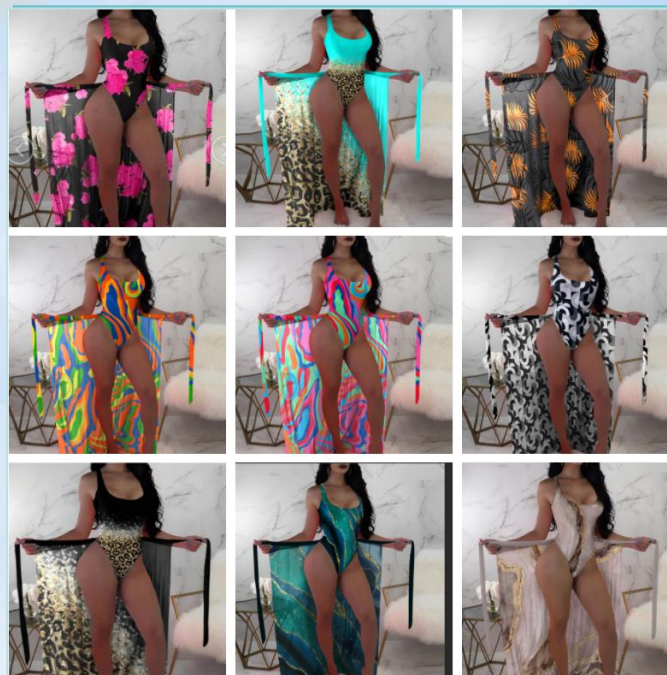

H6010299 ₹ 1,208
Color: Black Color:
Red Color: Yellow
Color: Blue Color:
Purple Color: Green
Size : S M L

H6010303 ₹ 1,249
Color: Apricot
Color: Pink Color:
Black Size : S M L
XL

H6010227 ₹ 1,070

Color: green
Color:blue Color:
rose red Color:
orange Color: black
Size : S M L XL

H6010166 ₹ 1,070

Color: Blue
Color: rose red
Color: green
Color: orange
Size : S M L XL

H6010167 ₹ 1,139

Color: Brown Color:
lake blue Color: white
Color: yellow Size : S
M L XL

H1110321 ₹ 1,249

Color: printing A
Color: printing B
Size : S M L XL

H6010222 ₹ 931

Color: Yellow
Color: pink **Color: blue** **Color: purple**
Color: orange
Color: green
Color: light green
Size : S M L XL

H6010275 ₹ 1,139

Color: Rose Red
Color: Lake Blue
Color: Yellow **Color: Orange** **Color: Rose**
Print Color: Black
White Color: Black
Color: Navy blue