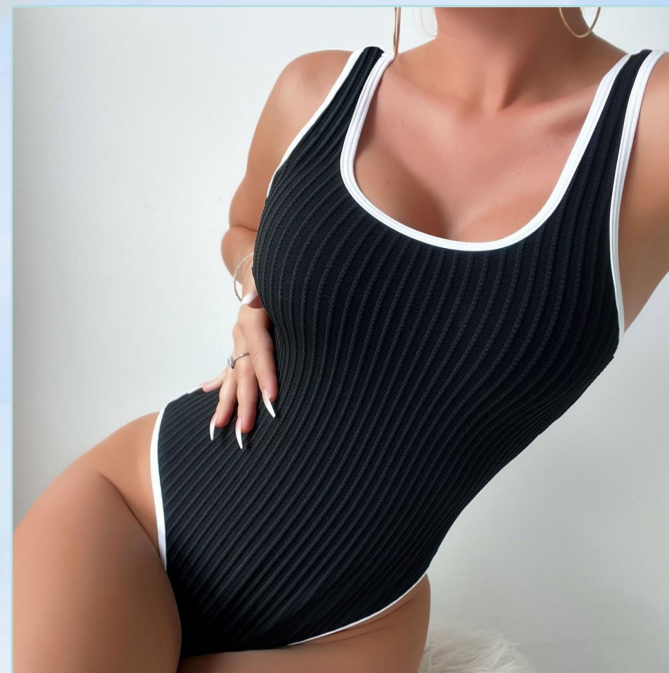

H1210937 ₹ 1,000

Color: As picture

Size : S M L XL