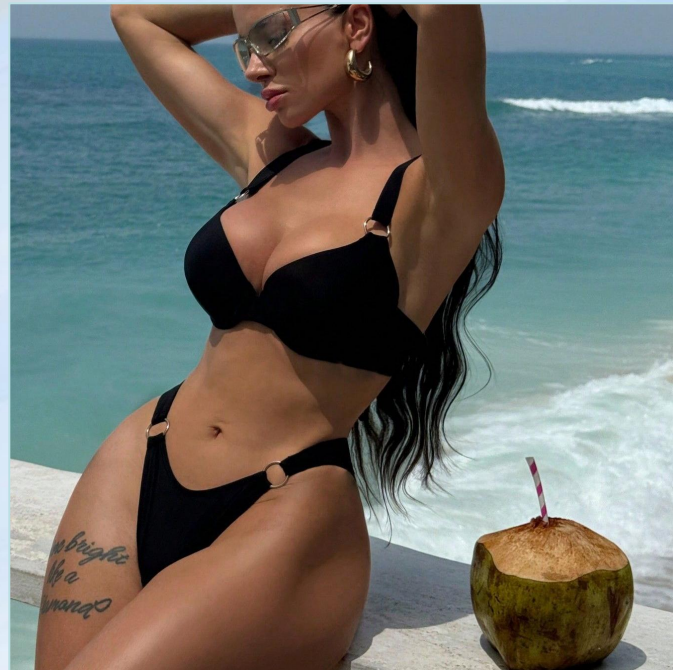

**Glitter pink Black
Sky blue
Army green Royal
blue Peacock green**

Size : S M L

H6010409 ₹ 1,000

Color:

**Black
Blue
Red
Coffee
Gold
White
Green**

Size : S M L

H1810572 ₹ 765

Color: As picture