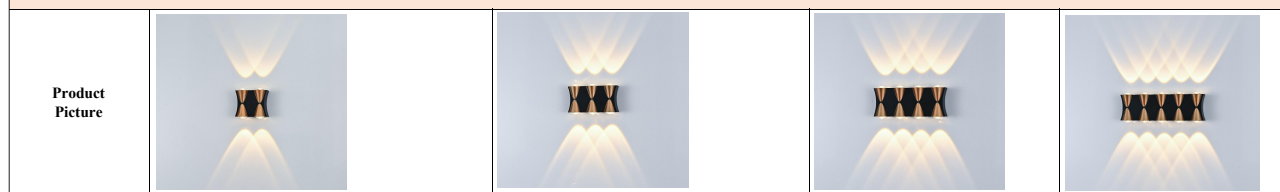

Item No.	HG0755BG4N	HG0756BG6N	HG0757BG8N	HG0758BG10N
Item Name	Black gold turtle wall lamp			
USD Price	₹ 767	₹ 891	₹ 987	₹ 1,168